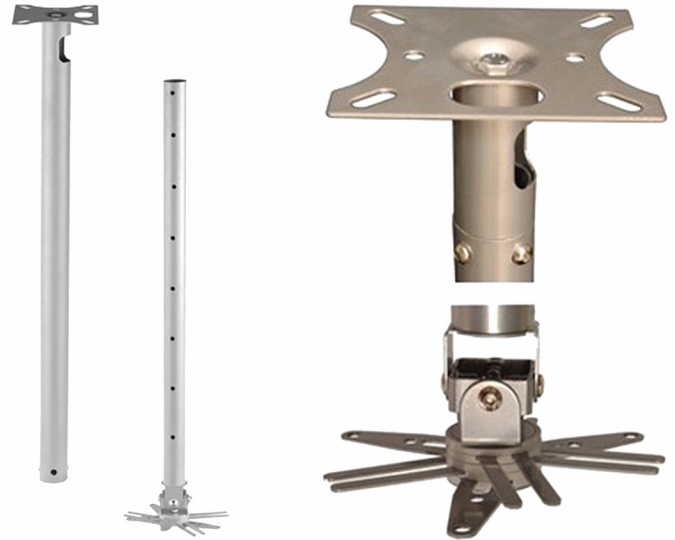

EP23 Telescopic Projector Mount

SKU

0120031	Close to ceiling
0120043	0.43 - 0.65 metre
0120048	0.65 - 1.00 metre
0120046	0.75 - 1.25 metre
0120044	0.90 - 1.50 metre
0120049	1.65 - 3.00 metre

2 part telescopic ceiling mount

The EP23 Projector Mount is a universal projector ceiling mount suitable for the installation of almost every data projector available except for single screw mount versions

Supplied with a tilting mechanism and security bolts which secures the projector to the ceiling bracket, (NB. security tether discontinued)
Maximum safe working load of 20kg.