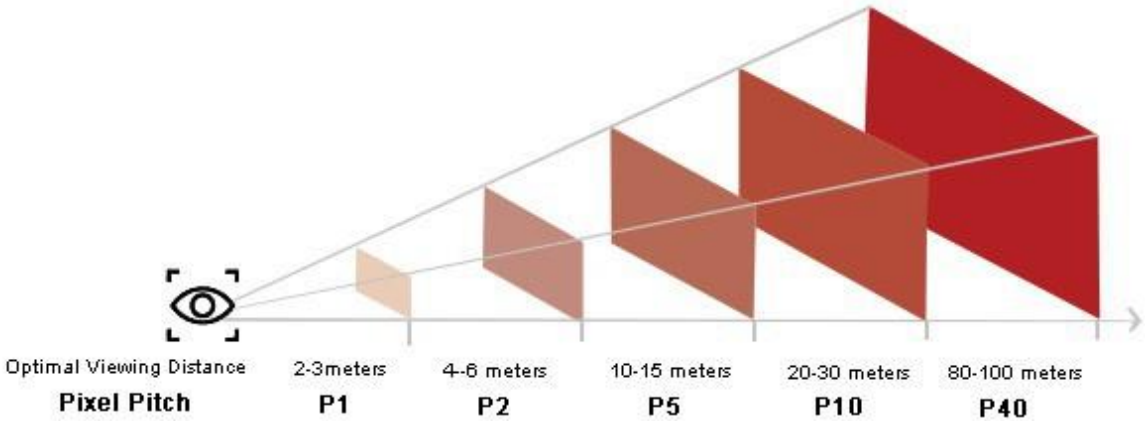

Optimum LED Size Pixel Pitch and Brightness

OPTIMAL VIEWING DISTANCE

Brightness

INDOOR

- 500 to 1500 nits—is the most common brightness for indoor displays (TV screens, computer monitors, etc.)
- 1,500 to 2,500 nits—is ideal for indoor displays located in a bright indoor environment or in direct sunlight

OUTDOOR

- 2,500 to 5,000 nits—is perfect for outdoor displays to counter daylight
- 5,000+ nits—is ideal for outdoor displays to counter direct sunlight

Display sizes 16:9	
Diagonal inches	Size metres
45"	1x5.6
55"	1.22x.68
65"	1.44x.81
75"	1.66x.93
80"	1.77x1
86"	1.9x1.07
90"	2x1
98"	2.17x1.22
113"	2.5x1.4
135"	3x1.7
158"	3.5x1.97
180"	4x2.25
203"	4.5x2.53
226"	5x2.7
248"	5.5x3.1
271"	6x3.4
361"	8x4.5
452"	10x5.6
Source:	https://www.omnicalculator.com/other/screen-size