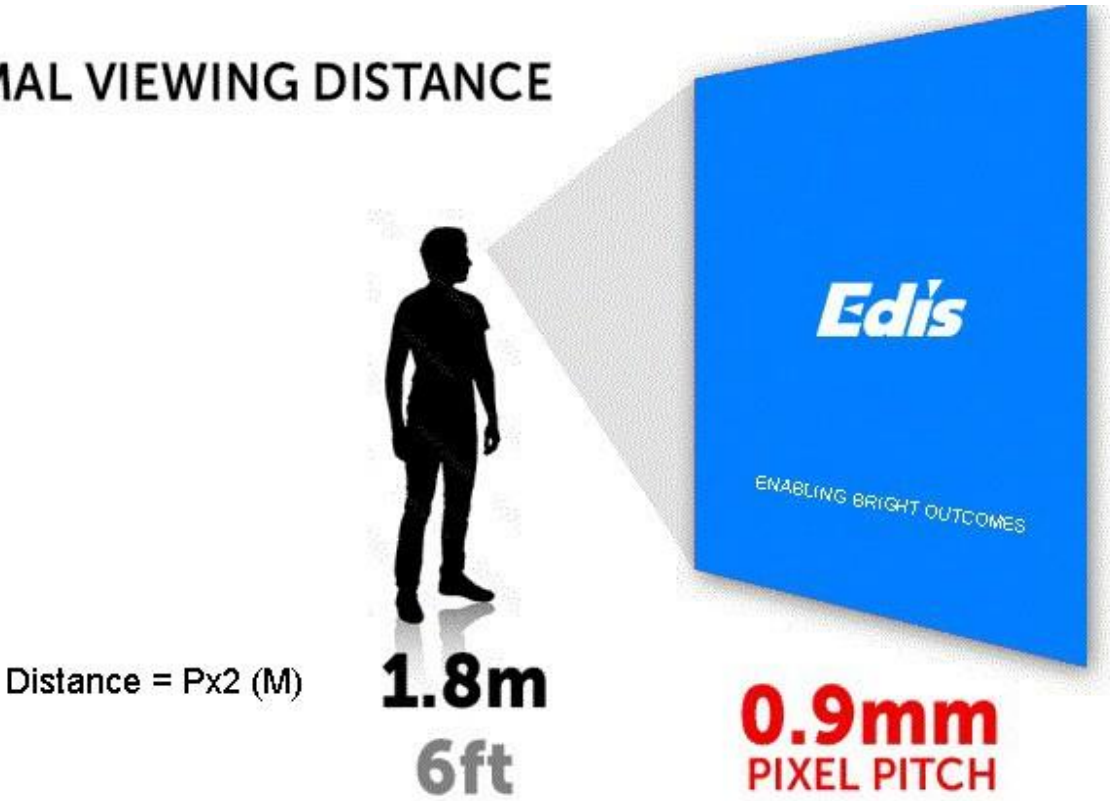

Optimum LED Size Pixel Pitch and Brightness

OPTIMAL VIEWING DISTANCE

Brightness

INDOOR

- 500 to 1500 nits—is the most common brightness for indoor displays (TV screens, computer monitors, etc.)
- 1,500 to 2,500 nits—is ideal for indoor displays located in a bright indoor environment or in direct sunlight

OUTDOOR

- 2,500 to 5,000 nits—is perfect for outdoor displays to counter daylight
- 5,000+ nits—is ideal for outdoor displays to counter direct sunlight

Display sizes 16:9	
Diagonal inches	Size metres
45"	1x5.6
55"	1.22x.68
65"	1.44x.81
75"	1.66x.93
80"	1.77x1
86"	1.9x1.07
90"	2x1
98"	2.17x1.22
113"	2.5x1.4
135"	3x1.7
158"	3.5x1.97
180"	4x2.25
203"	4.5x2.53
226"	5x2.7
248"	5.5x3.1
271"	6x3.4
361"	8x4.5
452"	10x5.6
Source:	https://www.omnicalculator.com/other/screen-size