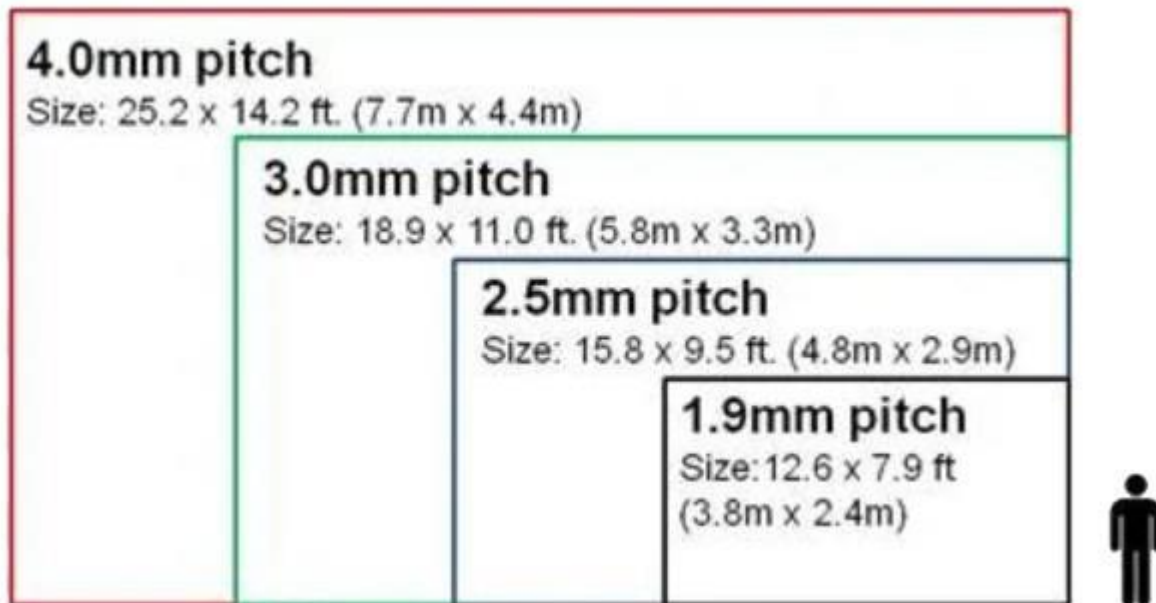

Optimum LED Size Pixel Pitch and Brightness

OPTIMAL VIEWING DISTANCE

Brightness

INDOOR

- 500 to 1500 nits—is the most common brightness for indoor displays (TV screens, computer monitors, etc.)
- 1,500 to 2,500 nits—is ideal for indoor displays located in a bright indoor environment or in direct sunlight

OUTDOOR

- 2,500 to 5,000 nits—is perfect for outdoor displays to counter daylight
- 5,000+ nits—is ideal for outdoor displays to counter direct sunlight

Display sizes 16:9	
Diagonal inches	Size metres
45"	1x5.6
55"	1.22x.68
65"	1.44x.81
75"	1.66x.93
80"	1.77x1
86"	1.9x1.07
90"	2x1
98"	2.17x1.22
113"	2.5x1.4
135"	3x1.7
158"	3.5x1.97
180"	4x2.25
203"	4.5x2.53
226"	5x2.7
248"	5.5x3.1
271"	6x3.4
361"	8x4.5
452"	10x5.6
Source:	https://www.omnicalculator.com/other/screen-size