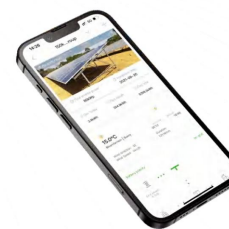

## FEATUES

Mobile phone app available on both IOS and Android to access EnerClo for onlinemonitoring and maintenance

- Quick and easy overview
- Professional analysis
- PC and mobile phone accessible
- Real-time monitoring
- Detail report downloadable
- Online control and maintenance

## PLANT INFORMATION

Plant overview	Quick yield overview of all your PV plants
Recommended browsers	All important data at a glance including energy output, yield gains, environment status
Supported data logger	Display of all important data about data logger, environment monitor and other key devices
Plant event log	Display of all the warning events of the plant