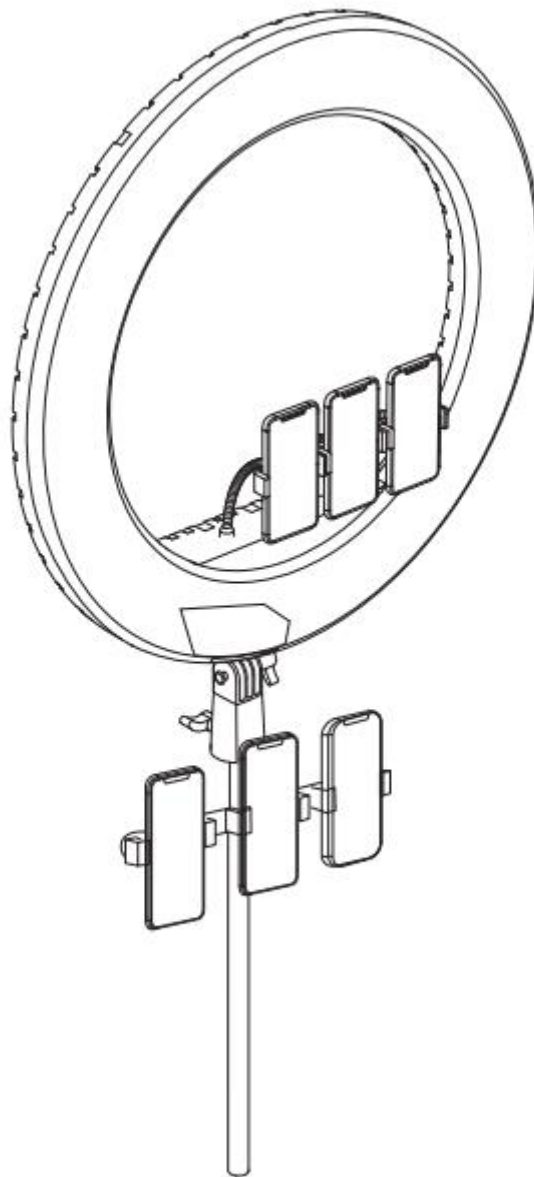

Edis

**14 "RGB color fill light
User manual**

• Product description

Outer diameter: 36cm×36cm×36cm

Inside Path: 26cm×26cm

Output Power: 36W

Lamp beads: 240+60RGB

Color temperature: 2700K-6500K

Power supply: AC Plug power supply

• Product parameters

switch
Power interface
USB phone charging