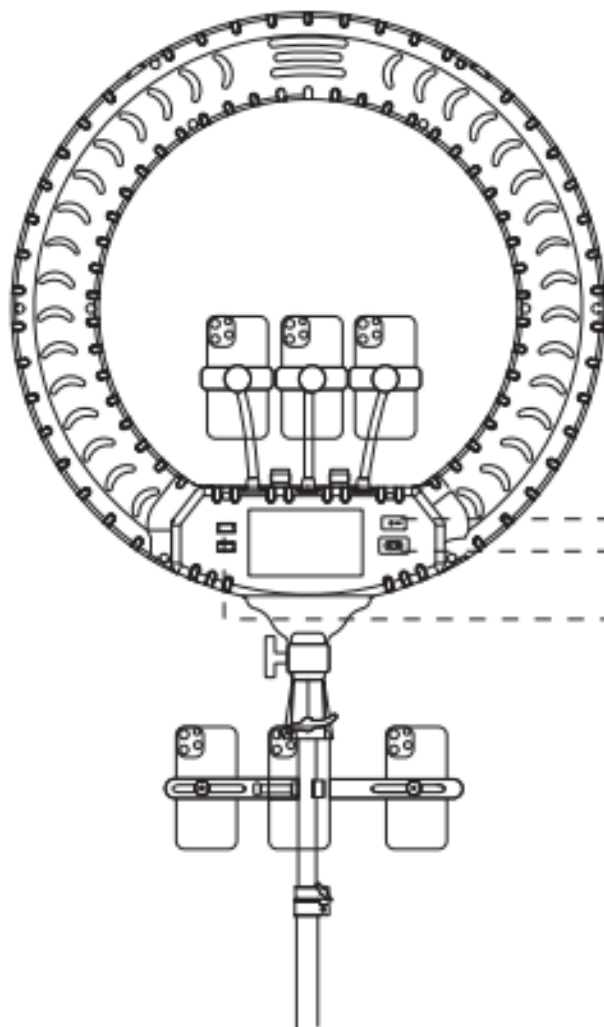

Edis

**14 "RGB color fill light
User manual**

• Product description

Outer diameter: 36cm×36cm×36cm

Inside Path: 26cm×26cm

Output Power: 36W

Lamp beads: 240+60RGB

Color temperature: 2700K-6500K

Power supply: AC Plug power supply

• Product parameters

switch
Power interface
USB phone charging