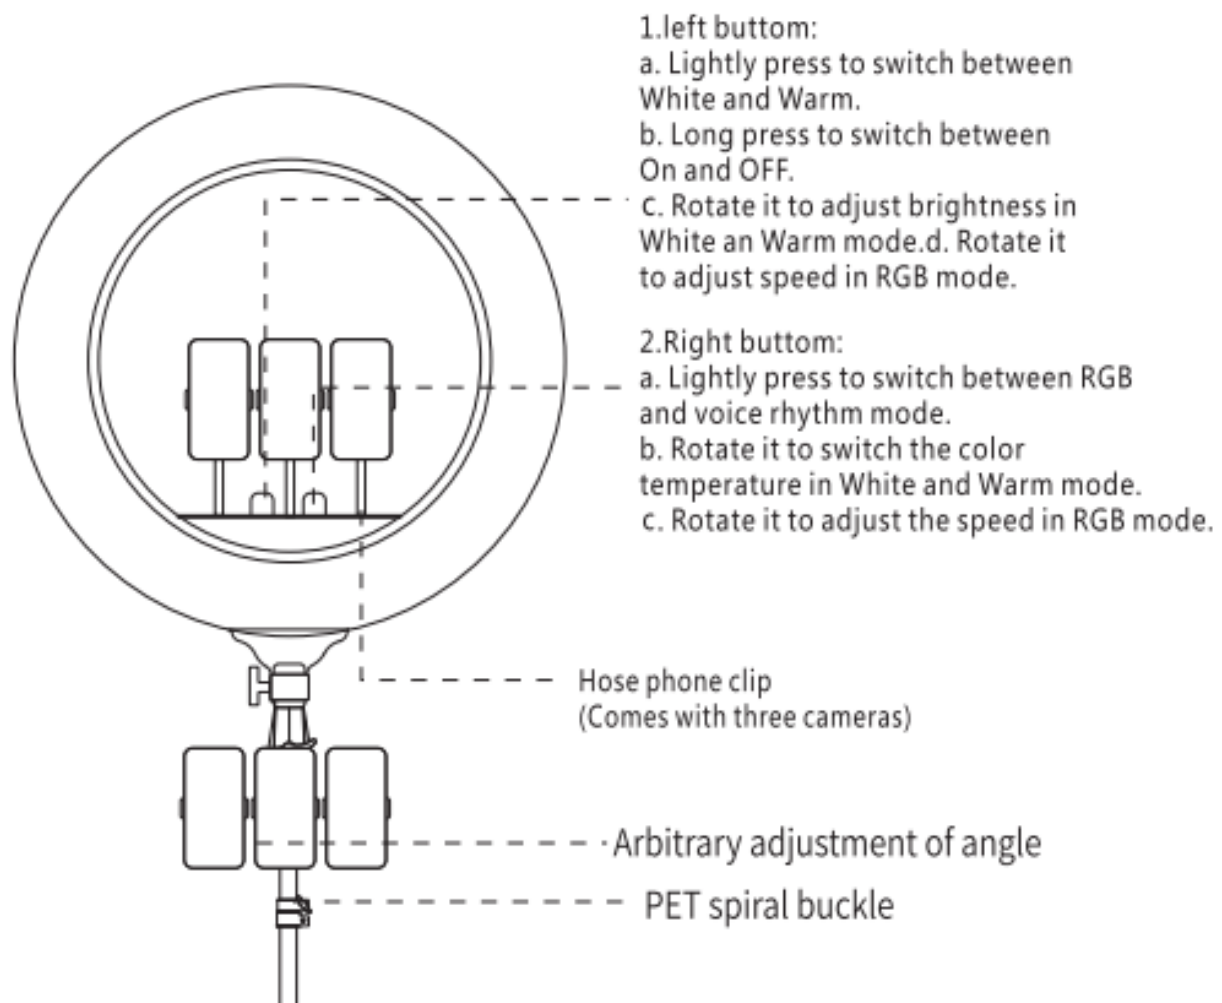

Edis

**14 "RGB color fill light
User manual**

• Product description

Outer diameter: 36cm×36cm×36cm

Inside Path: 26cm×26cm

Output Power: 36W

Lamp beads: 240+60RGB

Color temperature: 2700K-6500K

Power supply: AC Plug power supply

• Product parameters

switch
Power interface
USB phone charging